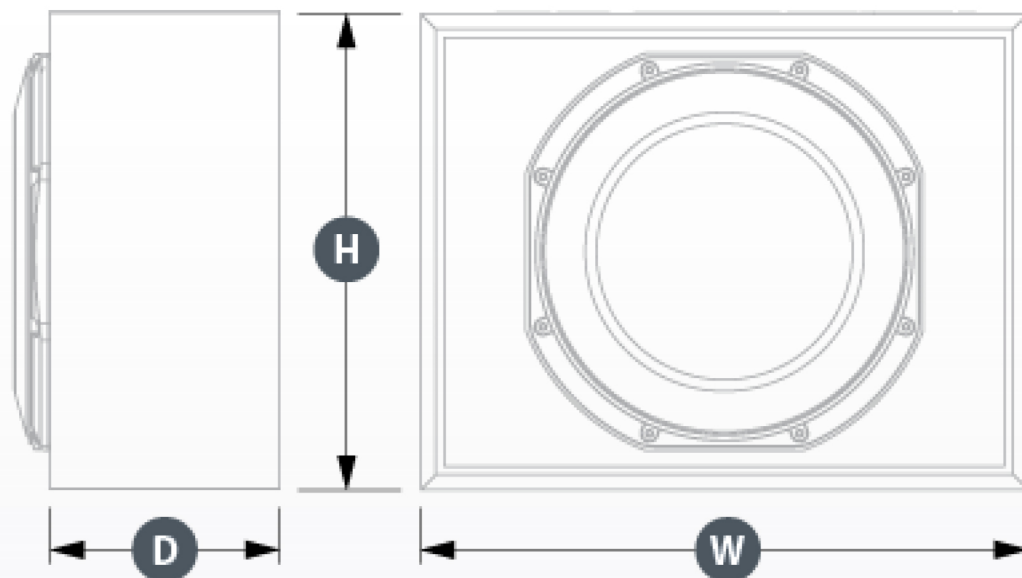

# CS112LG-TW1-4: Single 12TW1 PowerWedge, Sealed, 4 Ω

SKU # 93319

[VIEW LARGER](#)

[Overview](#)

**[Specifications](#)**

[Technology](#)

[Support](#)

[User Reviews](#)

## ▼ General Specifications

<b>Continuous Power Handling (RMS)</b>	300 W
<b>System Nominal Impedance</b>	4 Ω
<b>Enclosure Type</b>	Sealed
<b>Finish</b>	Black carpet
<b>Grille Included</b>	Black Steel Mesh

## ▼ Physical Specifications

NOTE: Illustration may not be to scale.

<b>External Width (W)</b>	18 in / 457 mm
<b>External Height (H)</b>	13.75 in / 349 mm
<b>External Depth (D1)</b>	6.625 in / 168 mm
<b>Net Weight</b>	26.02 lb / 11.80 kg