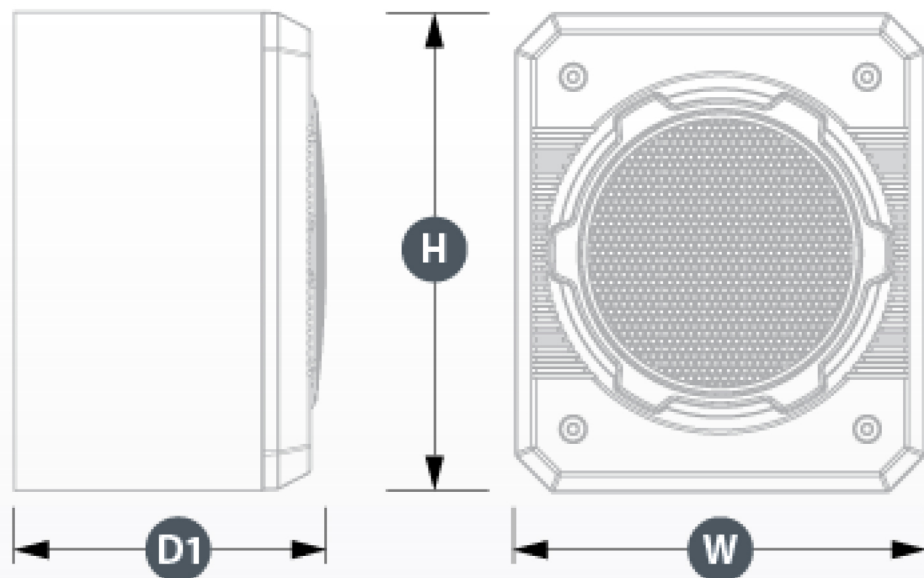

CS112G-W6v3: Single 12W6v3 ProWedge, Sealed, 2 Ω

SKU # 93307

[VIEW LARGER](#)

Overview

Specifications

Technology

Support

User Reviews

General Specifications

| | |
|---------------------------------|--------------|
| Continuous Power Handling (RMS) | 600 W |
| System Nominal Impedance | 2 Ω |
| Enclosure Type | Sealed |
| Finish | Black carpet |
| Grille Included | Yes |

Physical Specifications

NOTE: Illustration may not be to scale.

| | |
|---------------------|---------------------|
| External Width (W) | 14.125 in / 359 mm |
| External Height (H) | 16 in / 406 mm |
| External Depth (D1) | 11.625 in / 295 mm |
| Net Weight | 47.09 lb / 21.31 kg |