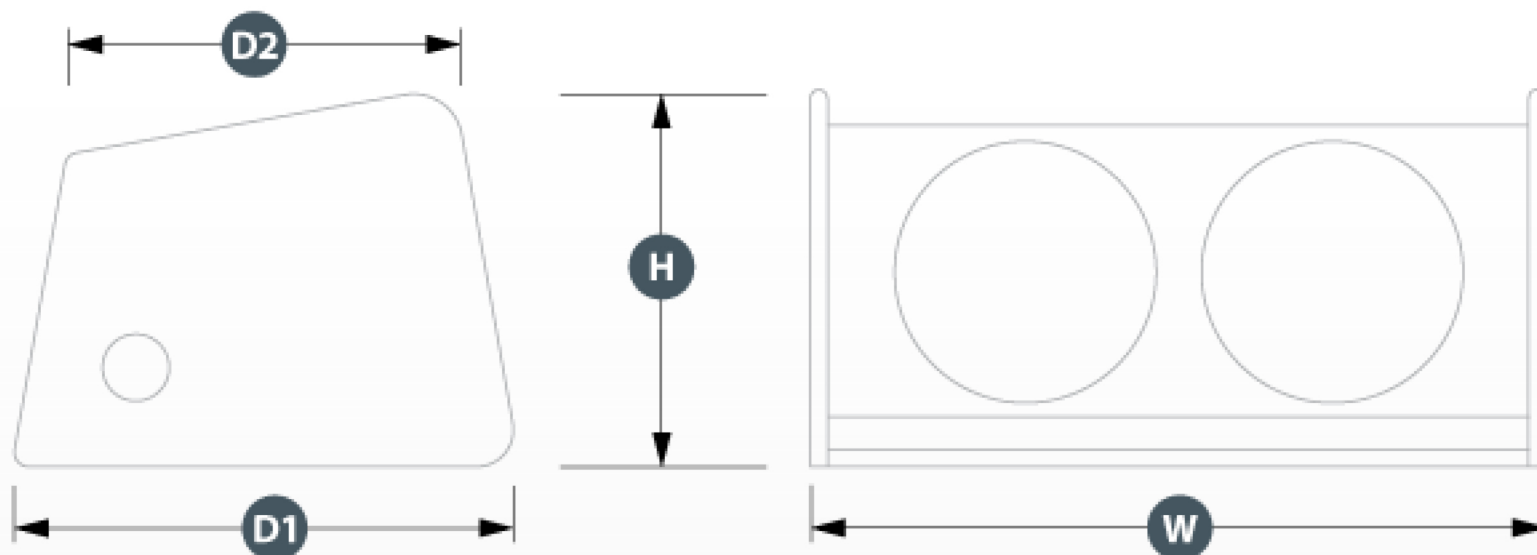

CP212-W0v3: Dual 12W0v3 BassWedge, Ported, 2 Ω

SKU # 93283

[VIEW LARGER](#)

[Overview](#)

[Specifications](#)

[Technology](#)

[Support](#)

[User Reviews](#)

▼ General Specifications

Continuous Power Handling (RMS)	600 W
System Nominal Impedance	2 Ω
Enclosure Type	Slot-ported
Finish	Gray carpet
Grille Included	No

▼ Physical Specifications

NOTE: Illustration may not be to scale.

External Width (W)	31.375 in / 797 mm
External Height (H)	15.18 in / 386 mm
External Depth (D1)	20.3 in / 516 mm
External Top Surface Depth (D2)	15.75 in / 400 mm
Net Weight	60.3 lb / 27.35 kg