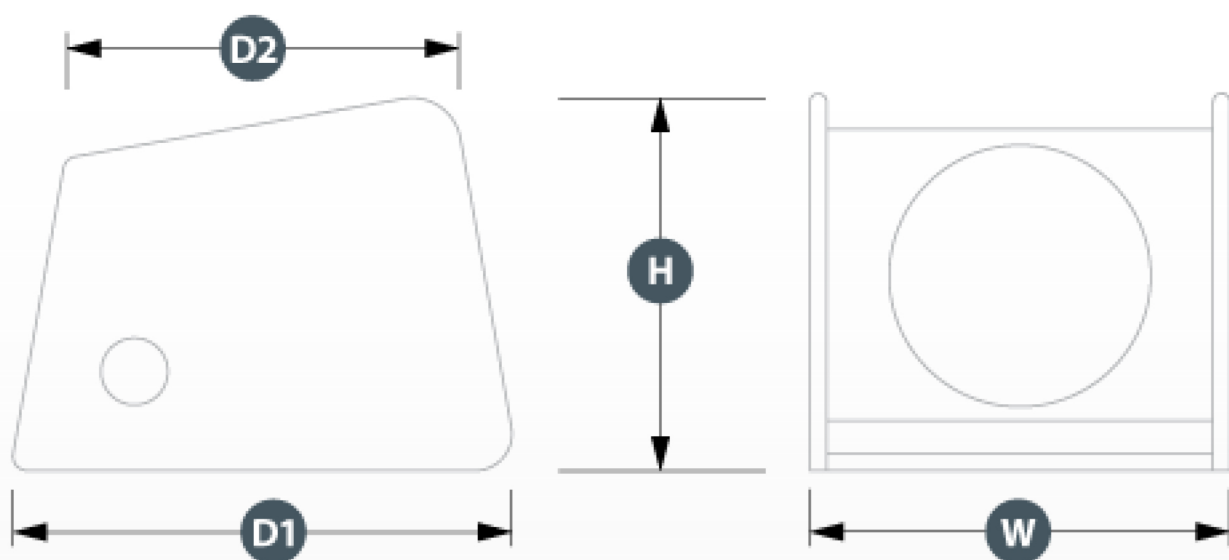

CP112-W0v3: Single 12W0v3 BassWedge, Ported, 4 Ω

SKU # 93281

[VIEW LARGER](#)

[Overview](#)

[Specifications](#)

[Technology](#)

[Support](#)

[User Reviews](#)

▼ General Specifications

Continuous Power Handling (RMS)	300 W
System Nominal Impedance	4 Ω
Enclosure Type	Slot-ported
Finish	Gray carpet
Grille Included	No

▼ Physical Specifications

NOTE: Illustration may not be to scale.

External Width (W)	16.31 in / 414 mm
External Height (H)	15.18 in / 386 mm
External Depth (D1)	20.3 in / 516 mm
External Top Surface Depth (D2)	15.75 in / 400 mm
Net Weight	33.1 lb / 15 kg