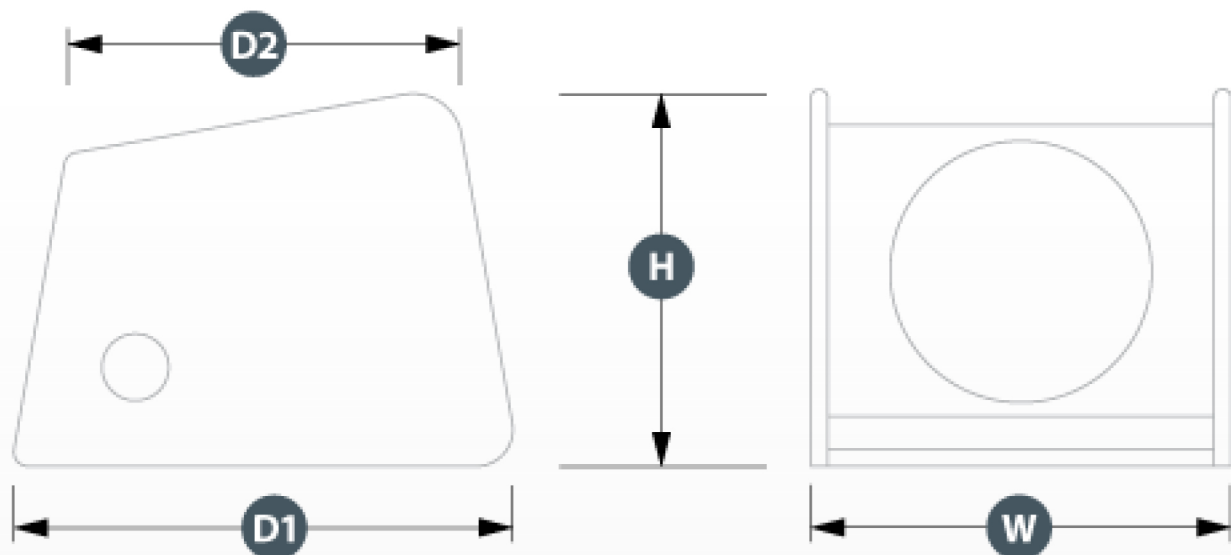

# CP110-W0v3: Single 10W0v3 BassWedge, Ported, 4 Ω

SKU # 93264

[VIEW LARGER](#)

Overview

Specifications

Technology

Support

User Reviews

## General Specifications

Continuous Power Handling (RMS)	300 W
System Nominal Impedance	4 Ω
Enclosure Type	Slot-ported
Finish	Gray carpet
Grille Included	No

## Physical Specifications

NOTE: Illustration may not be to scale.

External Width (W)	15.51 in / 394 mm
External Height (H)	13.77 in / 350 mm
External Depth (D1)	17.38 in / 441 mm
External Top Surface Depth (D2)	14 in / 356 mm
Net Weight	29 lb / 13.15 kg